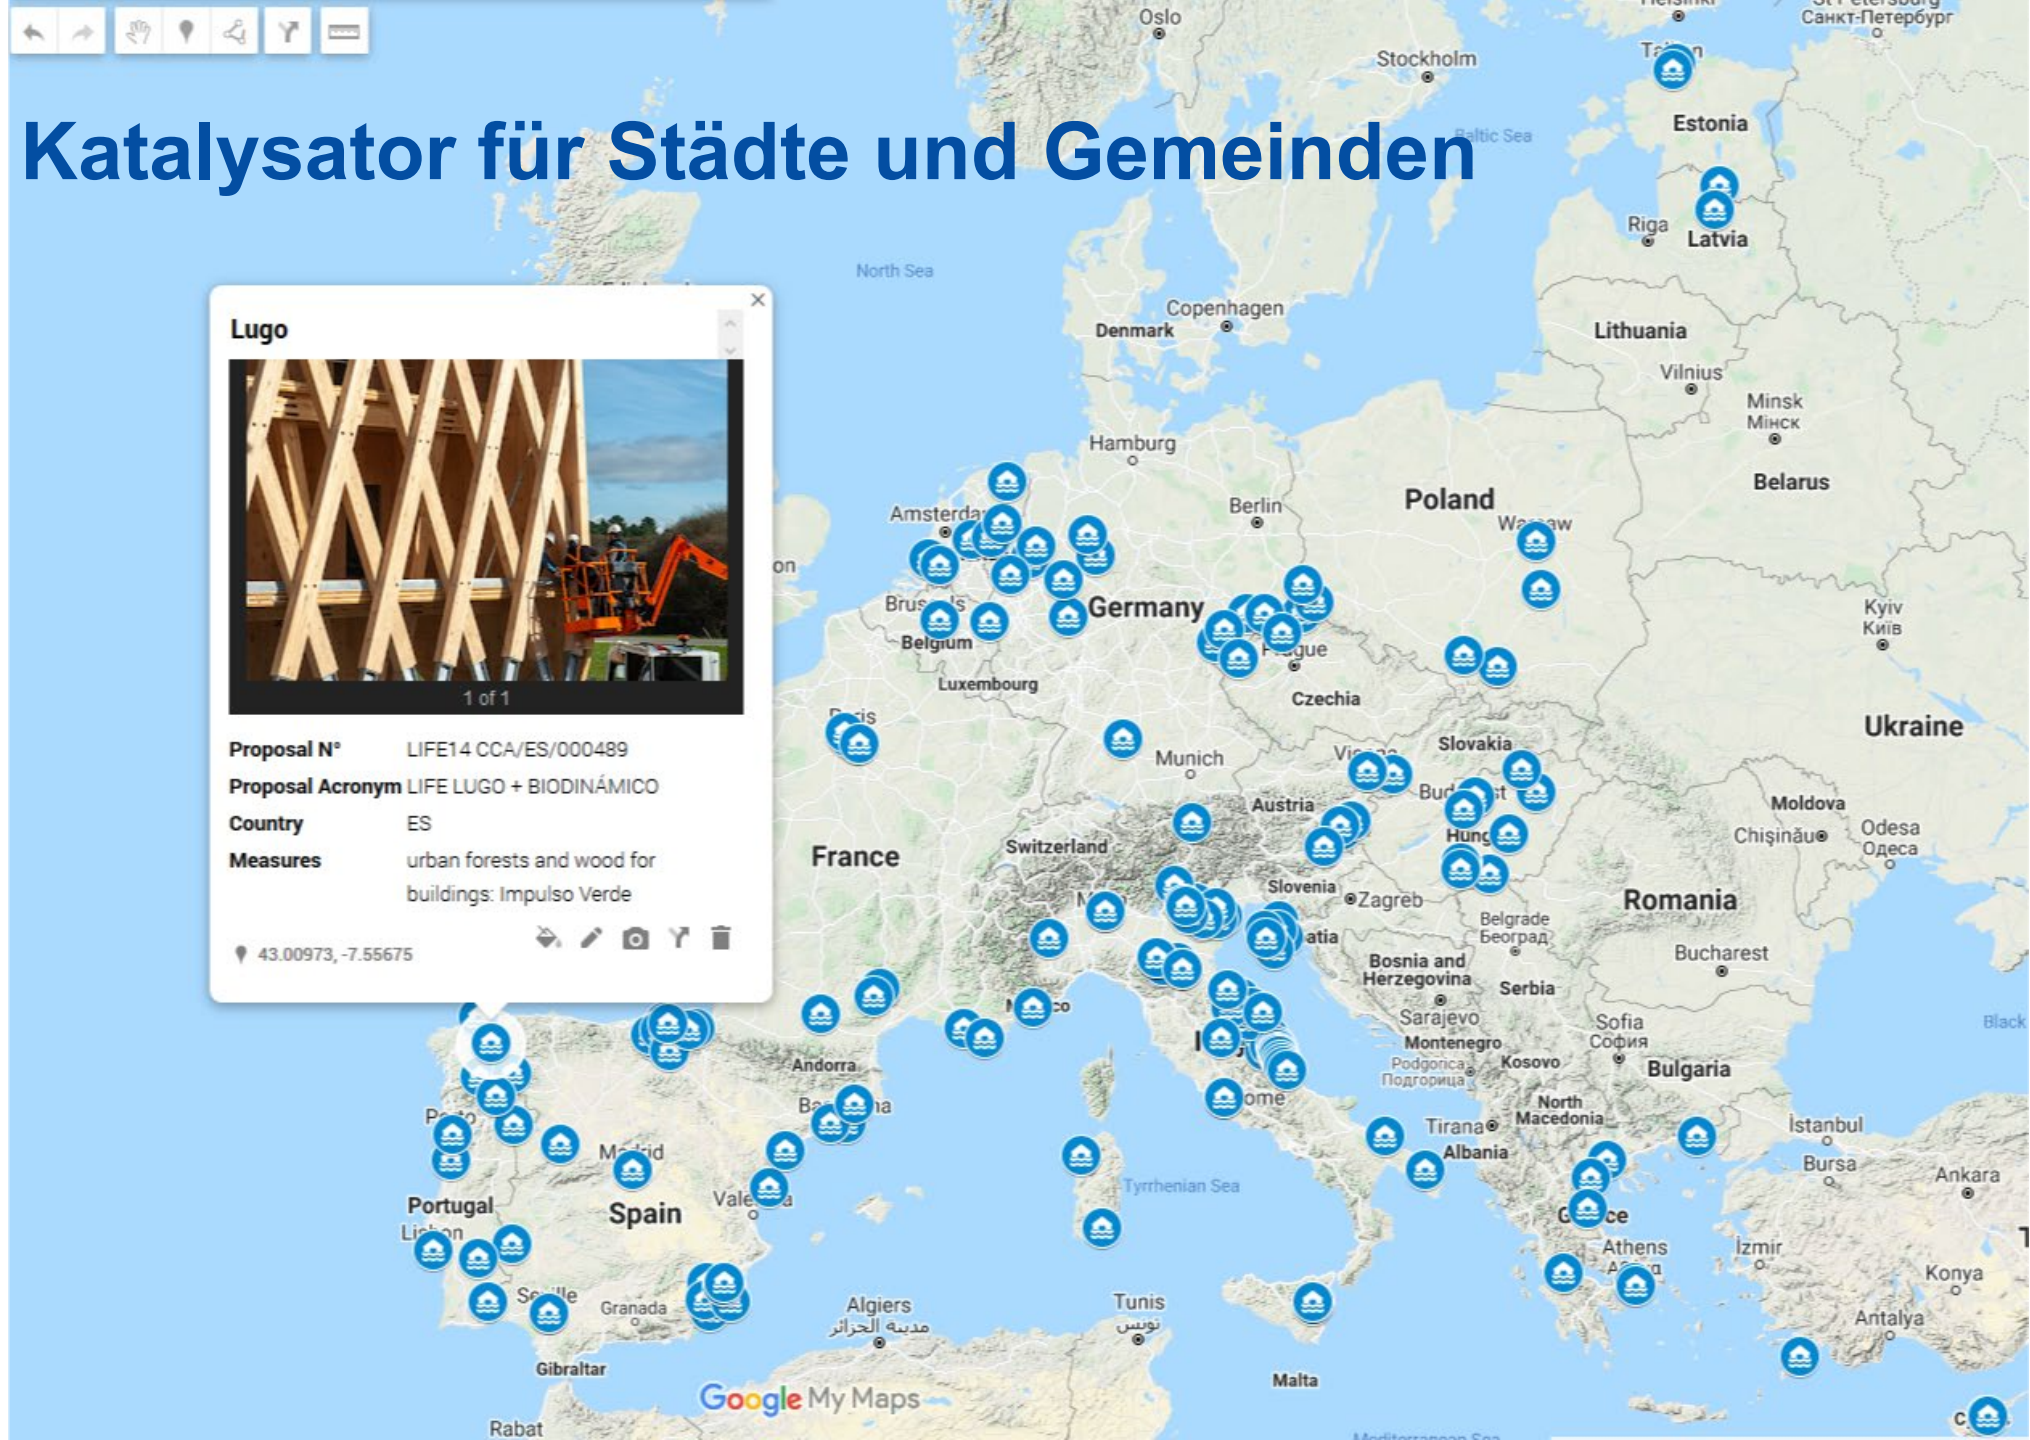

LIFE: Katalysator für Städte und Gemeinden

Seit 2015:

200 Mio EUR
Investitionen

100 Mio EUR
EU Zuschuss

für
Innovationen
im Bereich
Klima-
anpassung &
europäischer
Mehrwert