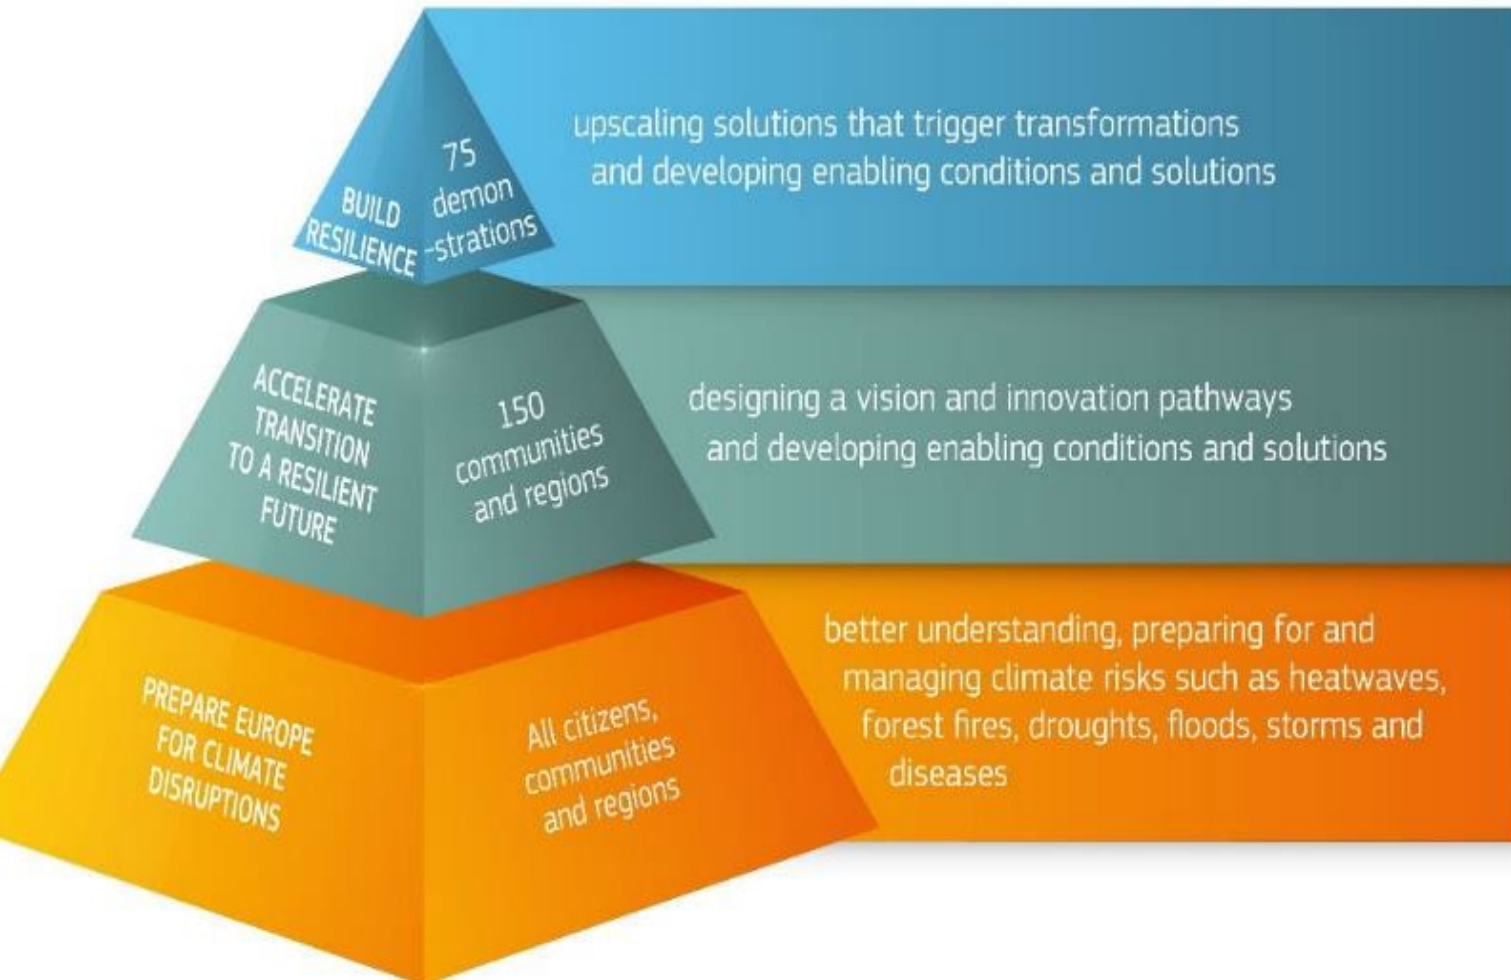

Horizon Europe Mission 'Climate Adaptation'

Mission: Unterstützung von 150 und mehr europaeischer Regionen und Gemeinden, um bis 2030 klimaresilient zu werden

	Mio €
2021	122,38
2022	126,20
2023	119,78
Total	368,36